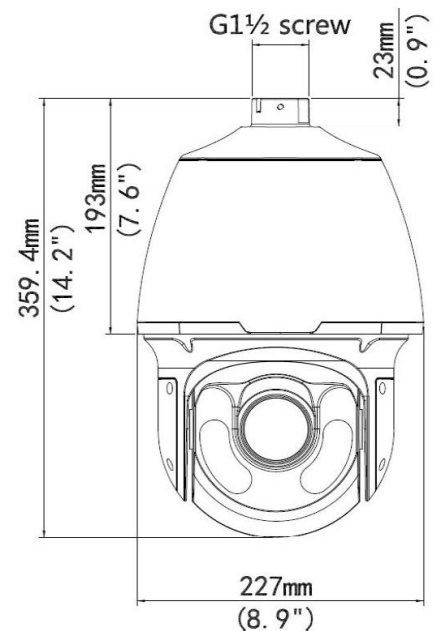

Dimensions:

BCS-P-5623RSAP-II

Network PTZ Dome Camera 2Mpx with zoom 30×

Specification:

System video	IP
System scanning	Progressive Scan
Sensor	1/2.8" 2Mpx CMOS
Pixels	1920(H) × 1080(V)
Minimum illumination	0.01Lux/F1.5 (Color, AGC On); 0Lux(B/W, IR On)
S/N ratio	> 52dB
Lens	4.5~135mm F1.5~F4.0; angle of view H: 71.1°~2.4°, V: 43.4°~1.3°; zoom optical 30×
DORI	4.5mm: 69m/27m/14m/7m
(Detect/Observe/Recognize/Identify)	135mm: 2094m/837m/419m/209m
White balance	(AWB) Auto/manual
Backlight compensation	BLC / HLC / WDR(120dB)
Shutter	Auto/manual (1~1/100000s)
Gain control	(AGC) Auto/manual
Noise reduction	2D/3D NR - regulation
Motion detect	4 areas (regulation: size, position, sensitivity, threshold)
Privacy masking	24 areas (regulation: size, position)
Image rotate	Mirror, flip
Focus	Auto/manual
Day/night	IR-cut filter with auto switch (ICR)
IR range	Up to 150m
Zoom digital	16×
Range PAN	0°~360° endless
Range TILT	-15°~90°, auto flip 180°
Speed PAN	0.1°~240°/s (300°/s in preset)
Speed TILT	0.1°~160°/s (240°/s in preset)
Automatic functions	1024 presets, 16 tours(32 presets per tour), 16 patrols
Video compression	H.265 / H.265+ / H.264 / H.264+ / MJPEG
Resolution	1080P(1920×1080) / 720P(1280×720) / D1(704×576) / (640×360) / 2CIF(704×288) / CIF(352×288)
Main stream	1080P/720P@30fps
Second stream	1080P/720P/D1/(640×360)/2CIF/CIF@30fps
Triple stream	D1/(640×360)/2CIF/CIF@30fps
Audio	1 audio in / 1 audio out
Audio compression	G.711A / G.711U
Alarm	1 alarm in / 1 alarm out
Network	RJ-45 (10M/100MBase-TX)
Protocols	IPv4, IGMP, ICMP, ARP, TCP, UDP, DHCP, PPPoE, RTP, RTSP, RTCP, DNS, DDNS, NTP, FTP, UPnP, HTTP, HTTPS, SMTP, 802.1x, SNMP, P2P
Compatibility	ONVIF(Profile S, Profile G, Profile T), API
Users	Max 10 logged in
Mobile users	iOS, android
Edge storage	microSD up to 256GB
Power supply	DC24V / AC24V (voltage range ±25%) / PoE
Power consumption	9~42W
Working environment	-40°C ~ +65°C
Casing	Metal, outside protection IP66
Weight	5.3kg
Dimensions	Φ227mm×359mm