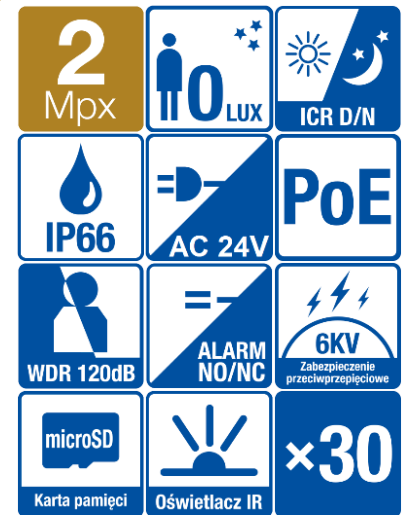

BCS-P-5623RSAP-II

Network PTZ Dome Camera 2Mpx with zoom 30×

ONVIF®

Key features:

- Sensor 1/2.8" 2 Mpx PS CMOS
- Compression H.265+/H.264+/MJPEG
- Triple stream coding
- IR-cut filter with auto switch (ICR)
- Digital Noise Reduction 2D/3D
- Built-in web-service, support BCS-NVR, CMS(BCS Manager), P2P
- Functions AWB, AGC, BLC, HLC, ROI, EIS, ANR, Defog, WDR(120dB)
- Intelligent functions: cross line, intrusion, face detect, people counting, missing/abandoned object, auto-tracking, audio detect
- IR range up to 150m
- Lens 4.5~135mm with optical zoom 30×
- Outside protection IP66 metal casing
- Edge storage microSD up to 256GB
- Max speed 300°/s, 0°~360° Tilt, -15°~90° Pan auto flip
- Automatic functions: 1024 presets, 16 tours, 16 patrols
- Working environment -40°C ~ +65°C
- Power supply DC24V / AC24V (voltage range ±25%) / PoE
- Surge protection 6KV